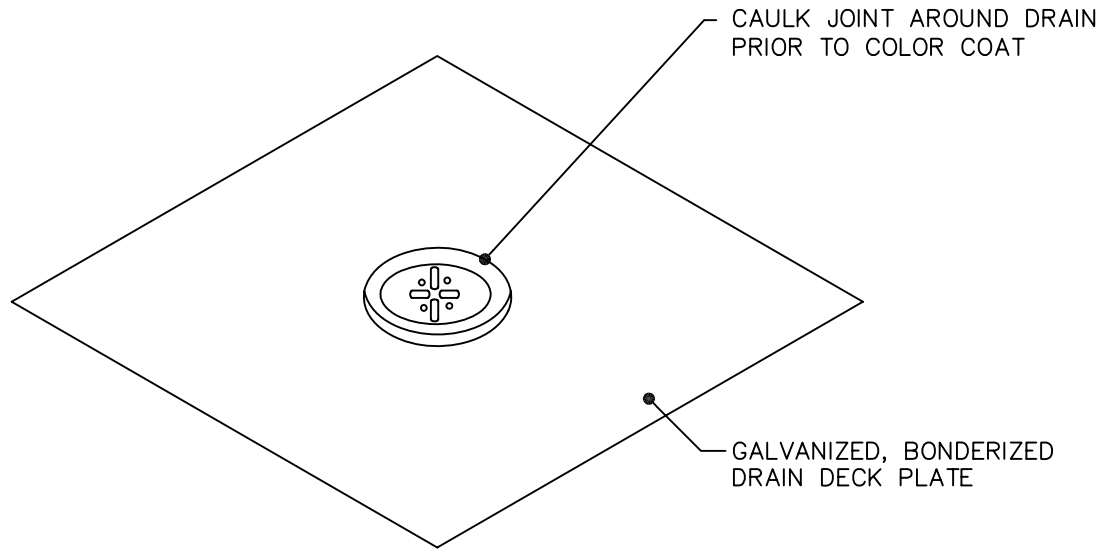

PLYWOOD DECK DRAIN

DETAIL 5A

DRAIN DECK PLATE MEASURES
230mm (9") SQUARE FOR 50mm (2") DRAIN
250mm (10") SQUARE FOR 76mm (3") DRAIN