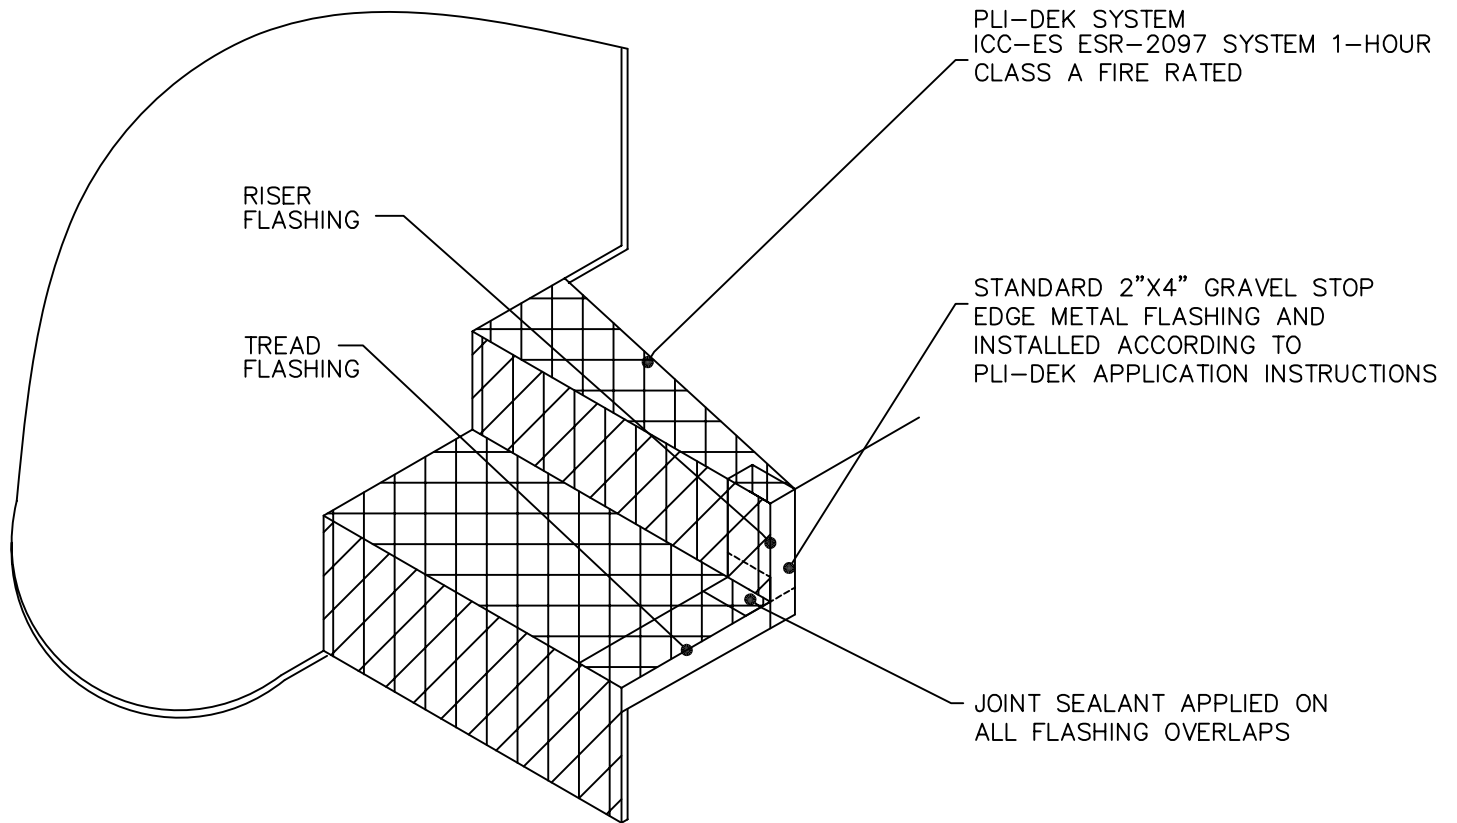

STAIRWAY EDGE FLASHING

DETAIL 9B

* NOTE
ST - STAIR TREAD DIMENSION
SR - STAIR RISER DIMENSION