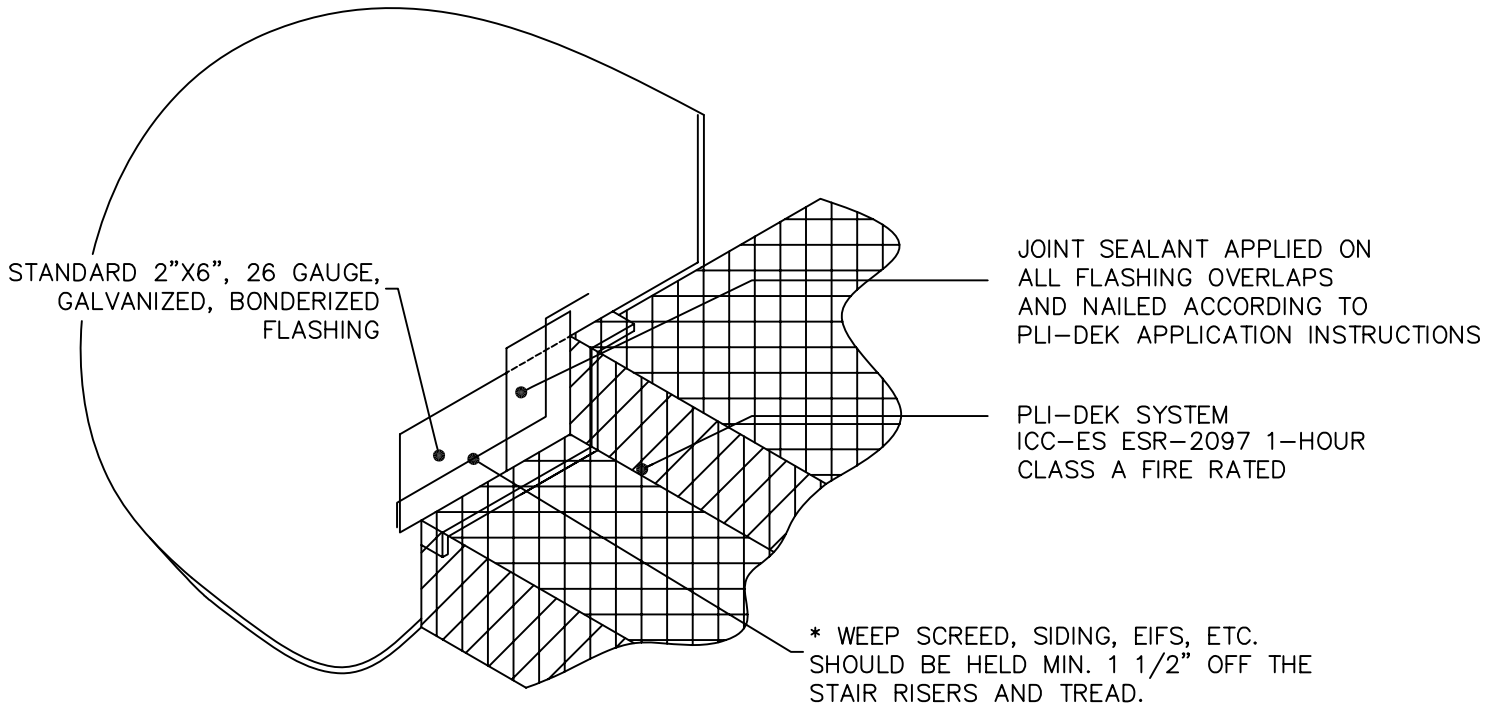

STAIRWAY WALL FLASHING

DETAIL 9A

* NOTE
ST - STAIR TREAD DIMENSION
SR - STAIR RISER DIMENSION