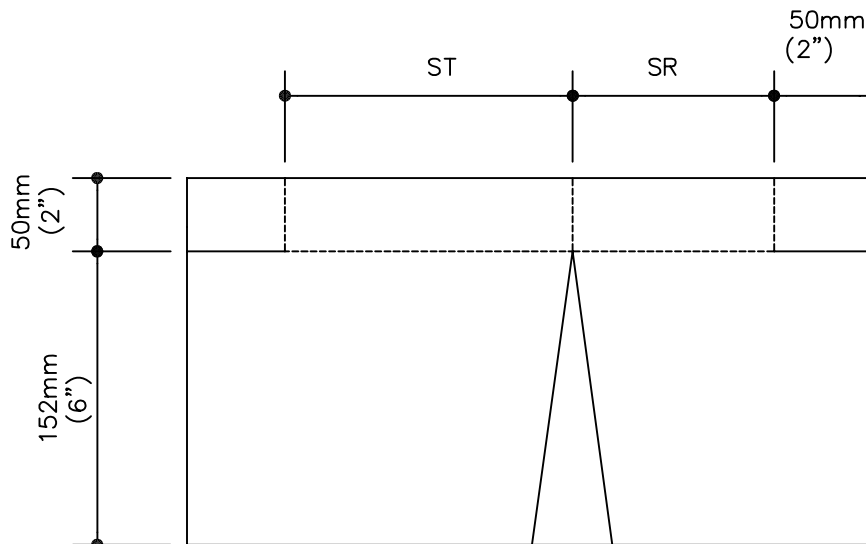

STAIRWAY WALL FLASHING

DETAIL 9A

* NOTE
ST - STAIR TREAD DIMENSION
SR - STAIR RISER DIMENSION