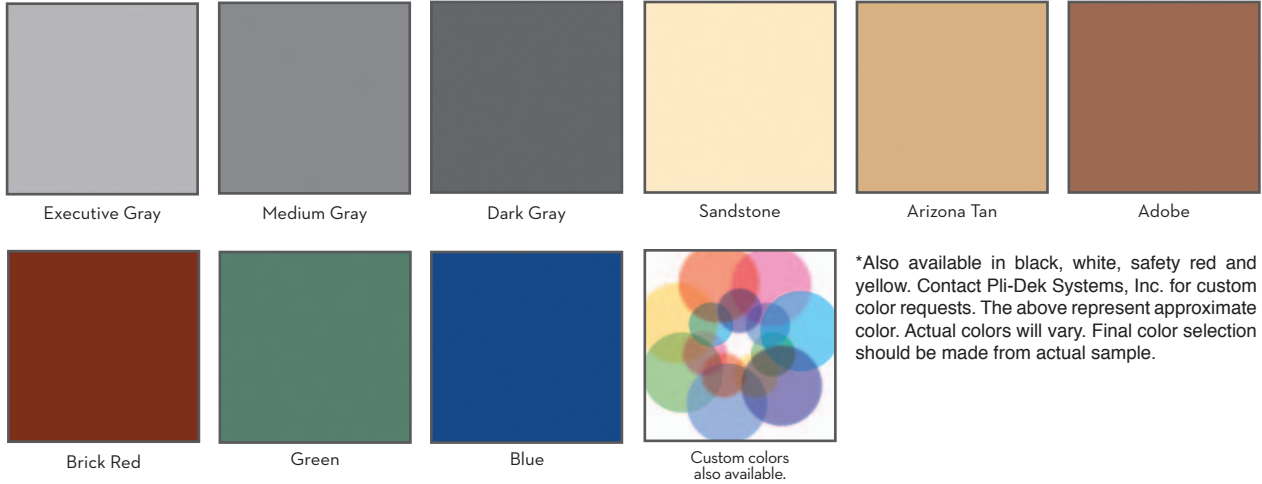

# SOLID COLOR "SC" & URETHANE "U"

\*Also available in black, white, safety red and yellow. Contact Pli-Dek Systems, Inc. for custom color requests. The above represent approximate color. Actual colors will vary. Final color selection should be made from actual sample.

## ACRYLIC CHIP "AC"

\*The above represent approximate color. Actual colors will vary. Final color selection should be made from actual sample. Contact Pli-Dek Systems, Inc. for custom color requests.

## COLORED QUARTZ "CQ"

\*The above represent approximate color. Actual colors will vary. Final color selection should be made from actual sample. Contact Pli-Dek Systems, Inc. for custom color requests.