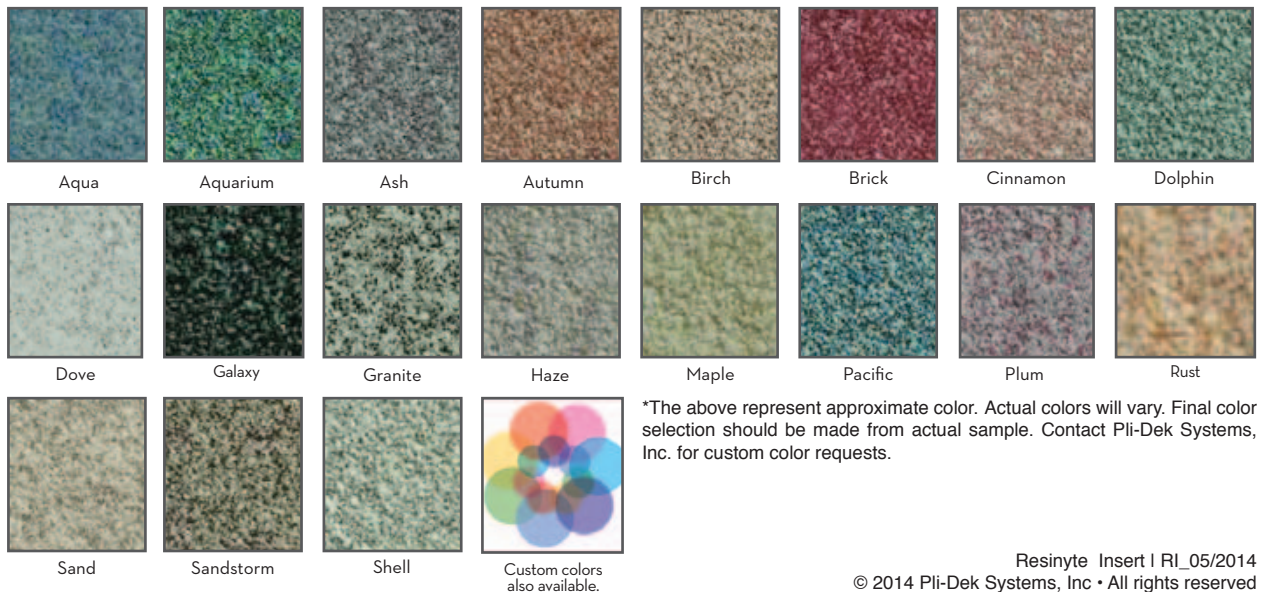

# SOLID COLOR "SC" & URETHANE "U"

\*Also available in black, white, safety red and yellow. Contact Pli-Dek Systems, Inc. for custom color requests. The above represent approximate color. Actual colors will vary. Final color selection should be made from actual sample.

## ACRYLIC CHIP "AC"

\*The above represent approximate color. Actual colors will vary. Final color selection should be made from actual sample. Contact Pli-Dek Systems, Inc. for custom color requests.

## COLORED QUARTZ "CQ"

\*The above represent approximate color. Actual colors will vary. Final color selection should be made from actual sample. Contact Pli-Dek Systems, Inc. for custom color requests.