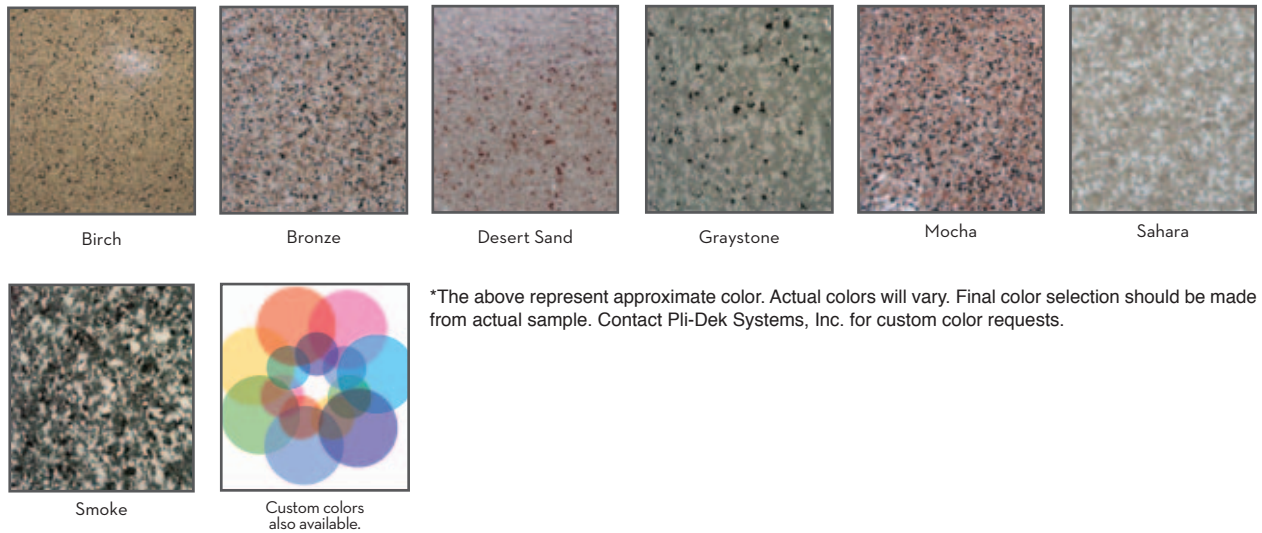

# SOLID COLOR "SC" & URETHANE "U"

\*Also available in black, white, safety red and yellow. Contact Pli-Dek Systems, Inc. for custom color requests. The above represent approximate color. Actual colors will vary. Final color selection should be made from actual sample.

## ACRYLIC CHIP "AC"

\*The above represent approximate color. Actual colors will vary. Final color selection should be made from actual sample. Contact Pli-Dek Systems, Inc. for custom color requests.

## COLORED QUARTZ "CQ"

\*The above represent approximate color. Actual colors will vary. Final color selection should be made from actual sample. Contact Pli-Dek Systems, Inc. for custom color requests.