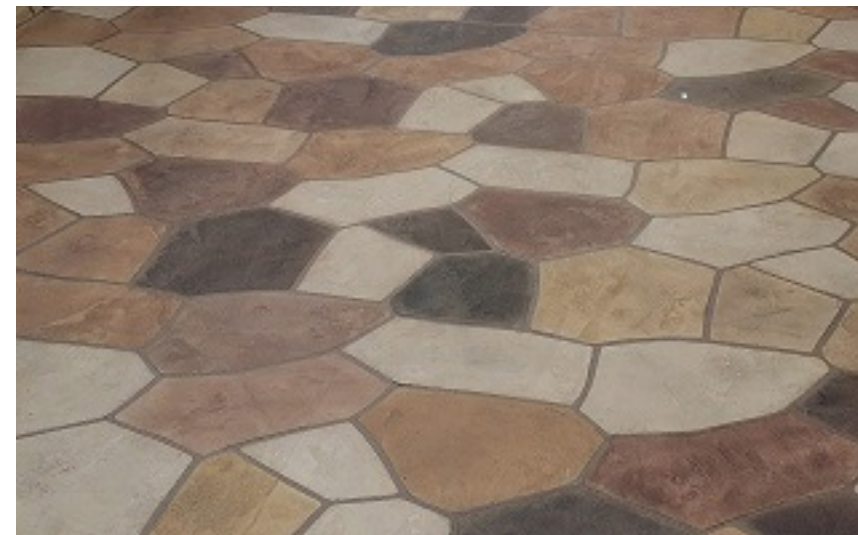

The PD® Texture Coat will enhance the look and value of dull existing concrete at an affordable price. It's also an excellent solution for reconstruction and tenant improvements. PD® Texture Coat provides a cool, decorative, skid-resistant coating perfect for concrete pool decks, walkways, sidewalks, patios, and driveways as well as interior floors, stairs, and entryways, or to convert a run-down slab into a beautiful floor.

Simulated Tile

Wood Plank

IDEAL USES

- Exterior
- Interior
- Pool Decks
- Driveways
- Walkways
- Patios

BENEFITS

- Extensive Finish Options
- Durable
- UV Resistant
- Tapers to 0"
- Wide Variety of Performance Sealers
- Cost Effective
- Non-Skid

Flagstone

Handtrowel

Knockdown

COLOR SELECTION CHART

GS88 PIGMENTED SEALER | GU80 CEMENTITIOUS TINT PACKS
PD® STAIN | TEMPLATE STYLES

GS88/GU80 EXECUTIVE GRAY	GS88/GU80 MEDIUM GRAY	GS88/GU80 DARK GRAY	GS88/GU80 ARIZONA TAN	GS88/GU80 SANDSTONE	GS88/GU80 PUTTY	GS88/GU80 MUD PIE	GS88/GU80 HICKORY
GS88/GU80 ADOBE	GS88/GU80 TERRA COTTA	GS88/GU80 REVERE	GS88/GU80 STAMFORD	STAIN PISTACHIO	STAIN CONCRETE GRAY	STAIN BUCKSKIN	STAIN BRANDY
STAIN COFFEE	STAIN REDWOOD	STAIN BLACK	STAIN SAND	STAIN KHAKE	STAIN YELLOW	STAIN TERRA COTTA	STAIN PINK
RANDOM SLATE	COBBLESTONE	BRICK	OLD BRICK	BASKETWEAVE BRICK	HERRINGBONE		
SQUARE TILE	ARIZONA FLAGSTONE	FLAGSTONE	SOLDIER STRIPS	TEMPLATE STRIPS			