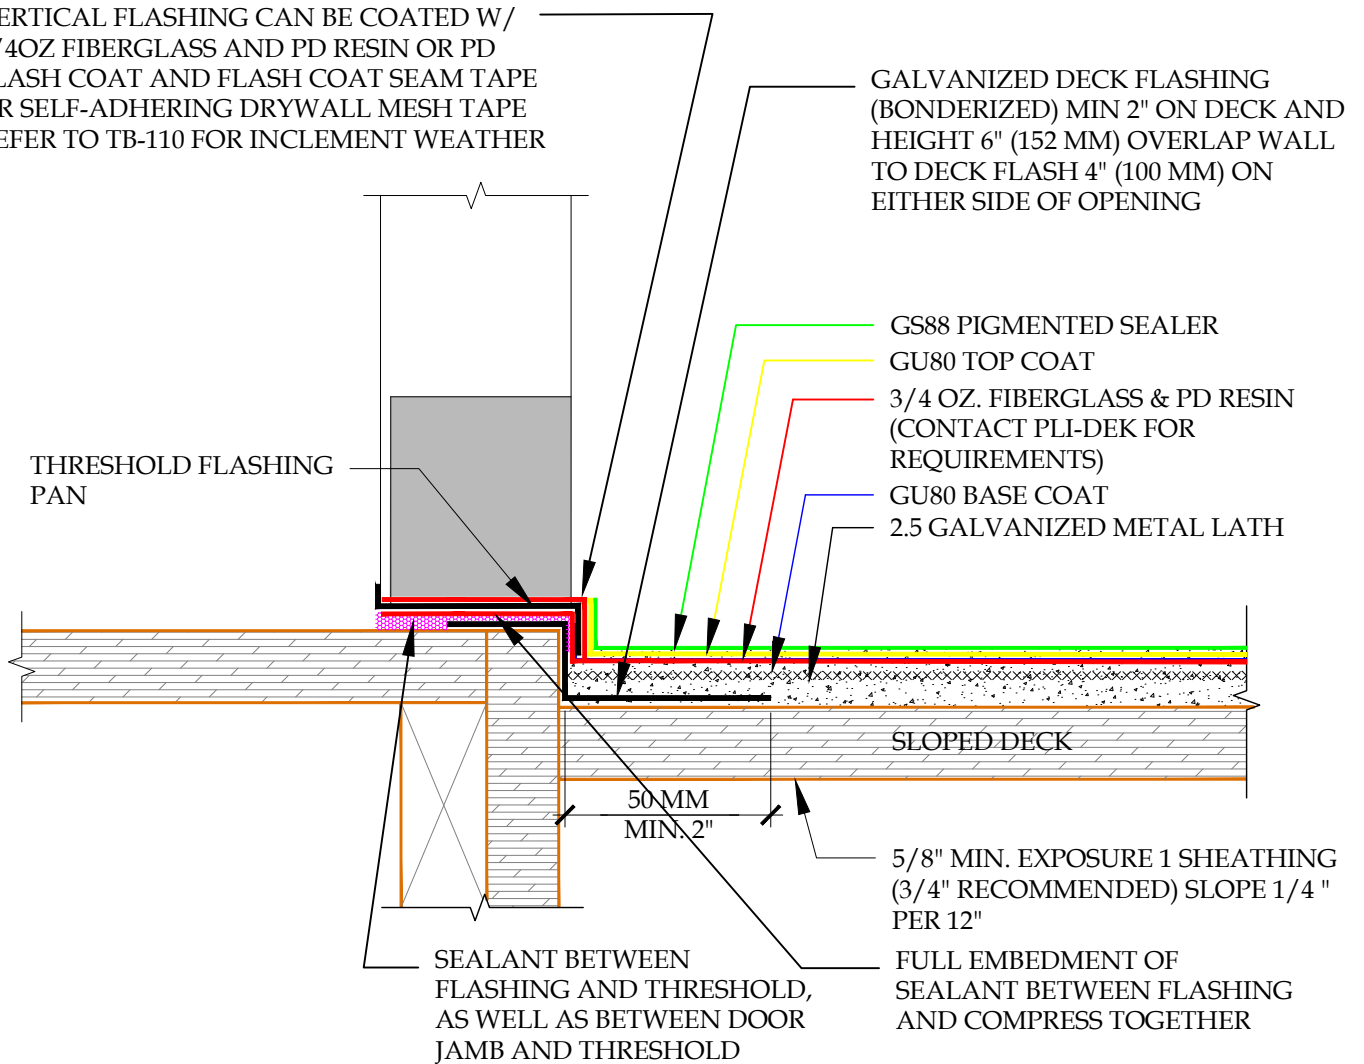

VERTICAL FLASHING CAN BE COATED W/
3/4OZ FIBERGLASS AND PD RESIN OR PD
FLASH COAT AND FLASH COAT SEAM TAPE
OR SELF-ADHERING DRYWALL MESH TAPE
REFER TO TB-110 FOR INCLEMENT WEATHER

DETAIL-THRESHOLD FLASHING-TWO PIECE DOOR PAN FLASHING

SCALE: N.T.S.

PLI-DEK
WATERPROOFING SOLUTIONS
41610 Date St., Suite 104 * Murrieta, CA. 92562
Phone: 800.364.0287 * Fax: 951.834.9555
WWW.PLI-DEK.COM

System:		Pli-Dek System ICC-ES ESR-2097	
Detail:		THRESHOLD FLASHING- TWO PIECE DOOR PAN FLASHING	
Job:		Drawing Number:	
Date:	08/19/2019	PD-5	
Dwn:	E.L.